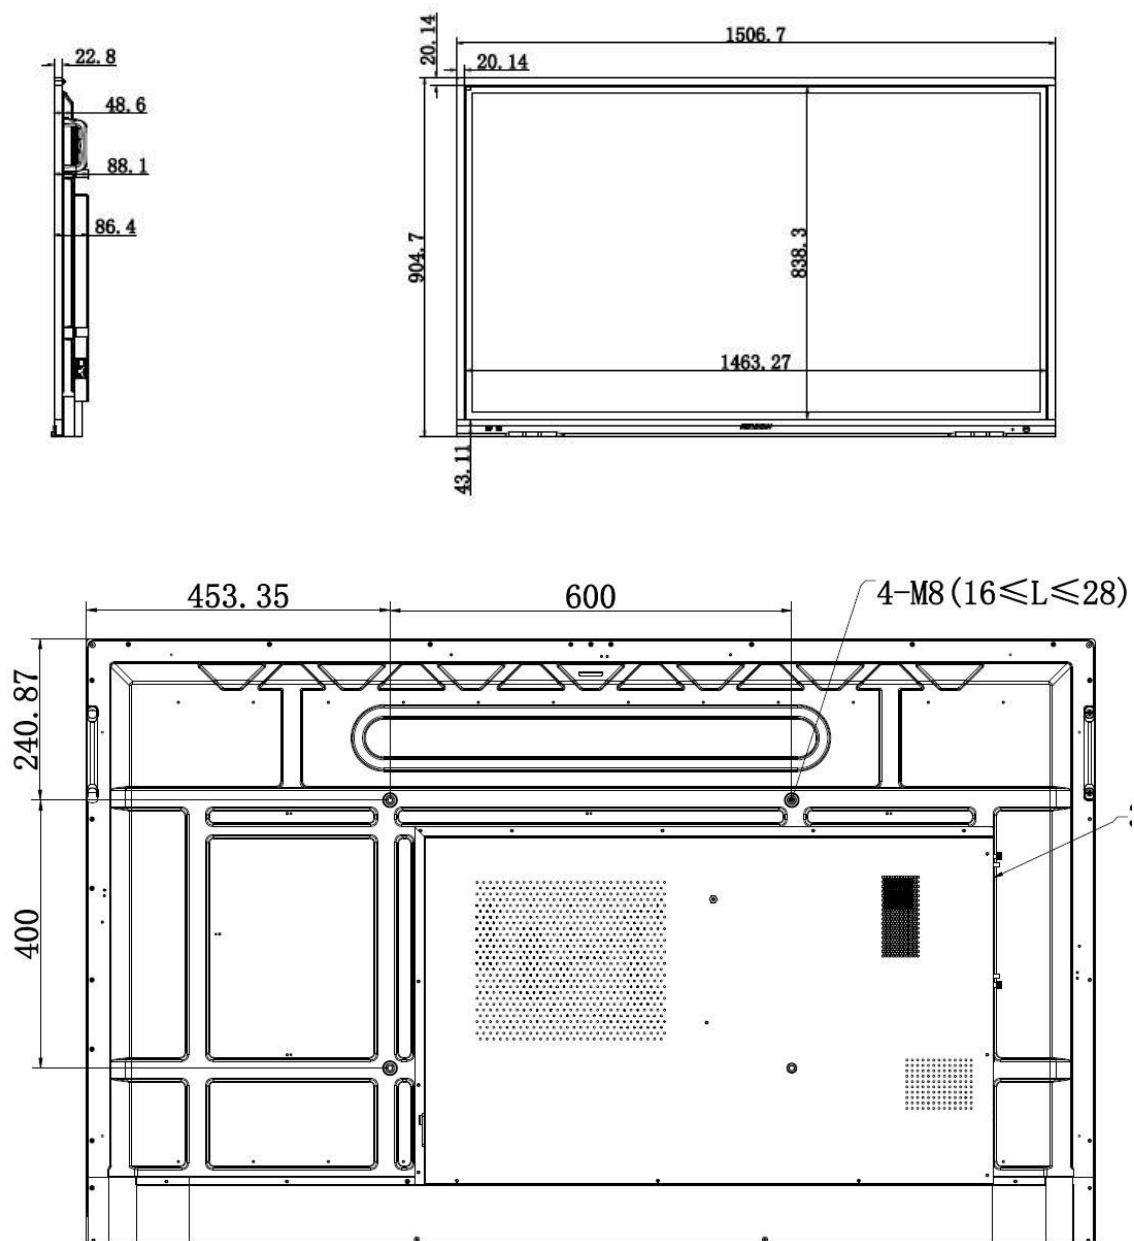

	Transmission Interface	
Power	Power Consumption	< 250 W (full load)
	Standby Consumption	0.5 W
Working Environment	Working Temperature	0 °C~40 °C
	Working Humidity	10%~90% RH
General	Power	AC 100 V~240 V, 50/60 Hz
	Product dimensions	1507 × 905 × 86 mm
	Package Dimensions (W × H × D)	1687 x 1061 x 234mm
	Net Weight	39.86 kg
	Gross Weight	50.19 kg

▪ Available Model

DS-D5B65RB/A(海外标配)(样机),

▪ Physical Interface

接口	说明	接口	说明
1.LINE OUT	Earphone Interface	2.LINE IN	Audio Input Interface
3.RS-232	RS-232 Serial Port	4.TOUCH-USB	Peripheral Touch Interface
5.LAN 1	Ethernet Interface 1	6. LAN 2	Ethernet Interface 2
7.HDMI 1	HDMI1 Input Interface	8.HDMI 2	HDMI2 Input Interface
9.USB 2.0	USB 2.0 Interface	10.MULTI-USB	Multi-function USB Interface
11.HDMI OUT	HDMI Output Interface		

▪ Dimension

▪ Installation

The rear should be installed on the hook holes

Distributed by

**HIKVISION®****Headquarters**

No.555 Qianmo Road, Binjiang District,
Hangzhou 310051, China
T +86-571-8807-5998
overseasbusiness@hikvision.com