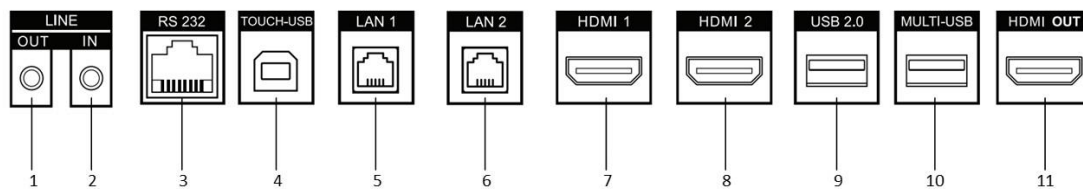

Transmission Interface	
Power	Power Consumption	< 250 W (full load)
	Standby Consumption	0.5 W
Working Environment	Working Temperature	0 °C~40 °C
	Working Humidity	10%~90% RH
General	Power	AC 100 V~240 V, 50/60 Hz
	Product dimensions	1507 × 905 × 86 mm
	Package Dimensions (W × H × D)	1687 x 1061 x 234mm
	Net Weight	39.86 kg
	Gross Weight	50.19 kg

▪ Available Model

DS-D5B65RB/A(海外标配)(样机),

▪ Physical Interface

接口	说明	接口	说明
1.LINE OUT	Earphone Interface	2.LINE IN	Audio Input Interface
3.RS-232	RS-232 Serial Port	4.TOUCH-USB	Peripheral Touch Interface
5.LAN 1	Ethernet Interface 1	6. LAN 2	Ethernet Interface 2
7.HDMI 1	HDMI1 Input Interface	8.HDMI 2	HDMI2 Input Interface
9.USB 2.0	USB 2.0 Interface	10.MULTI-USB	Multi-function USB Interface
11.HDMI OUT	HDMI Output Interface		

▪ Dimension