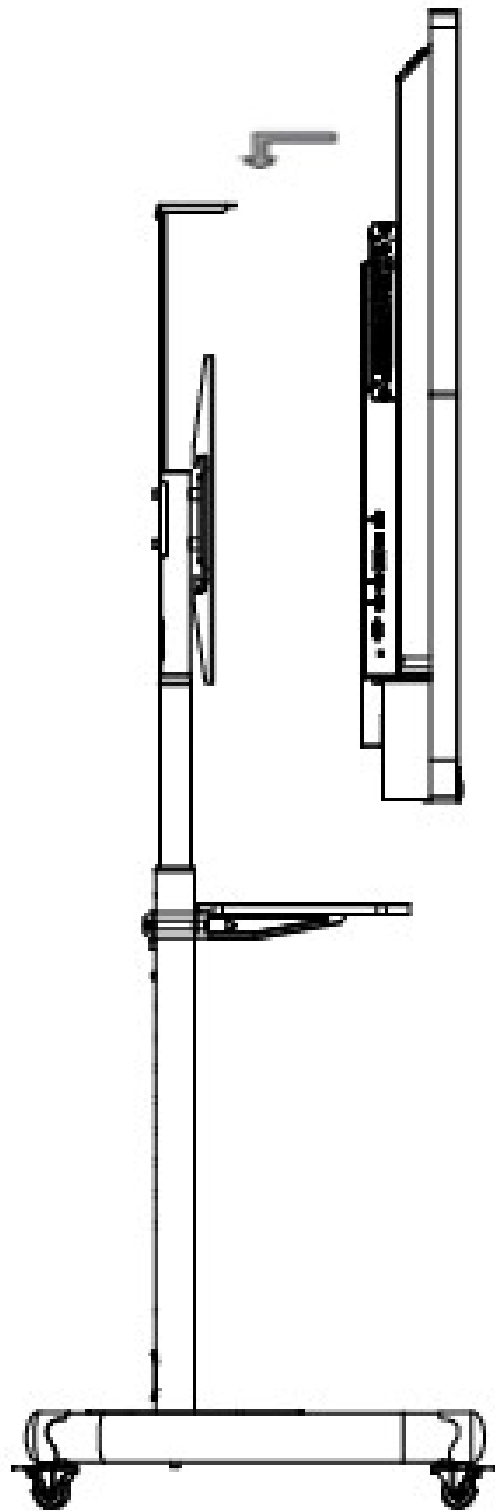

	Transmission Interface	
Power	Power Consumption	< 250 W (full load)
	Standby Consumption	0.5 W
Working Environment	Working Temperature	0 °C~40 °C
	Working Humidity	10%~90% RH
General	Power	AC 100 V~240 V, 50/60 Hz
	Product dimensions	1507 × 905 × 86 mm
	Package Dimensions (W × H × D)	1687 x 1061 x 234mm
	Net Weight	39.86 kg
	Gross Weight	50.19 kg

▪ Available Model

DS-D5B65RB/A(海外标配)(样机),

▪ Physical Interface

接口	说明	接口	说明
1.LINE OUT	Earphone Interface	2.LINE IN	Audio Input Interface
3.RS-232	RS-232 Serial Port	4.TOUCH-USB	Peripheral Touch Interface
5.LAN 1	Ethernet Interface 1	6. LAN 2	Ethernet Interface 2
7.HDMI 1	HDMI1 Input Interface	8.HDMI 2	HDMI2 Input Interface
9.USB 2.0	USB 2.0 Interface	10.MULTI-USB	Multi-function USB Interface
11.HDMI OUT	HDMI Output Interface		

▪ Dimension

▪ Installation

The rear should be installed on the hook holes

Distributed by

**HIKVISION®****Headquarters**

No.555 Qianmo Road, Binjiang District,
Hangzhou 310051, China
T +86-571-8807-5998
overseasbusiness@hikvision.com